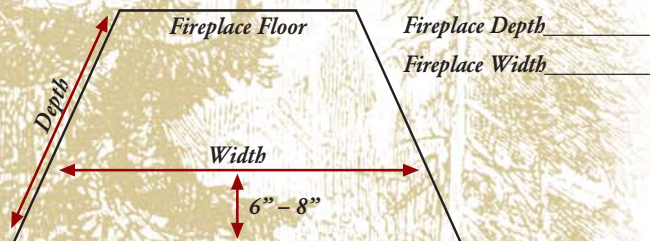

Variable Pilot Control System
Includes remote control and servo motor to adjust flame height.

Optional Switching Accessories

Remote Control

Bark Chip Switch

Pine Cone Switch

HARGROVE SETS Include

- Hand Finished Fire Logs, with authentic Hargrove detail and realism.
- Lifetime Warranty, Hargrove Gas Fire Logs carry a limited lifetime warranty against breakage in the original fireplace. All Accessories carry a two-year limited warranty in the original fireplace.
- Pedestal Grate, especially designed to place the logs in perfect position for the best flame pattern.
- Ember Burner Pan, heavy 16 gauge steel – the foundation for the burner media.
- Silica Sand, maximizes diffusion of natural gas. Vermiculite is used with propane.
- Embers, creates the illusion of a bed of glowing coals.
- Cinders, for the finished look of the fireplace floor.
- Connector, to join gas supply to the ember burner pan.
- Optional Safety Pilot Valve combines the convenience of on-off control with safety feature. Available factory assembled.

FIREPLACE Dimensions

Take your fireplace measurements to your dealer for assistance in sizing a Hargrove Log Set:

Measurements should be taken 6" – 8" inside firebox opening.

Distributed in your area by: