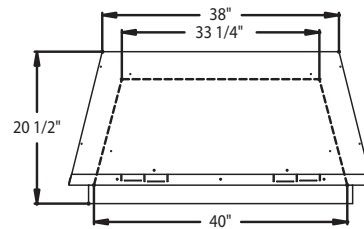

### MINIMUM HEARTH DIMENSIONS

Front opening width: 38-1/2"

Front opening height: 26"

Rear wall width: 30-1/4"

Firebox depth: 16"