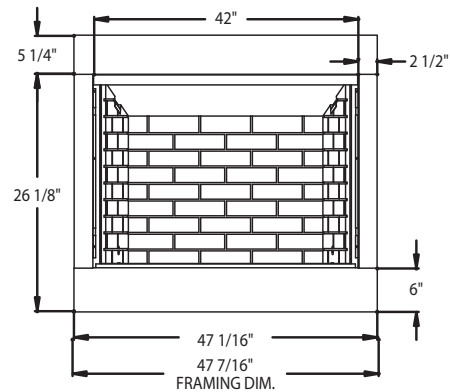

### MINIMUM HEARTH DIMENSIONS

Front opening width: 38-1/2"

Front opening height: 26"

Rear wall width: 30-1/4"

Firebox depth: 16"