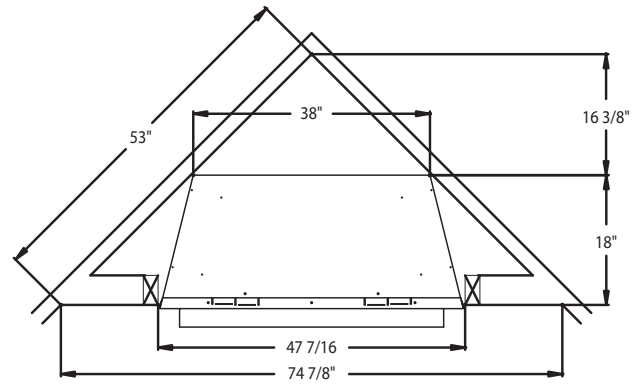

### MINIMUM HEARTH DIMENSIONS

Front opening width: 38-1/2"

Front opening height: 26"

Rear wall width: 30-1/4"

Firebox depth: 16"