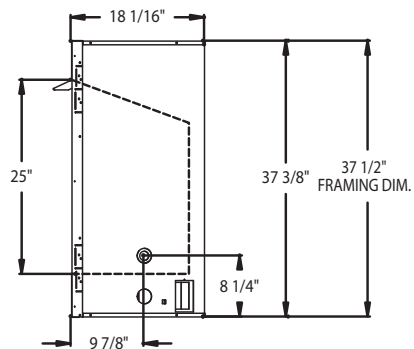

### MINIMUM HEARTH DIMENSIONS

Front opening width: 38-1/2"

Front opening height: 26"

Rear wall width: 30-1/4"

Firebox depth: 16"