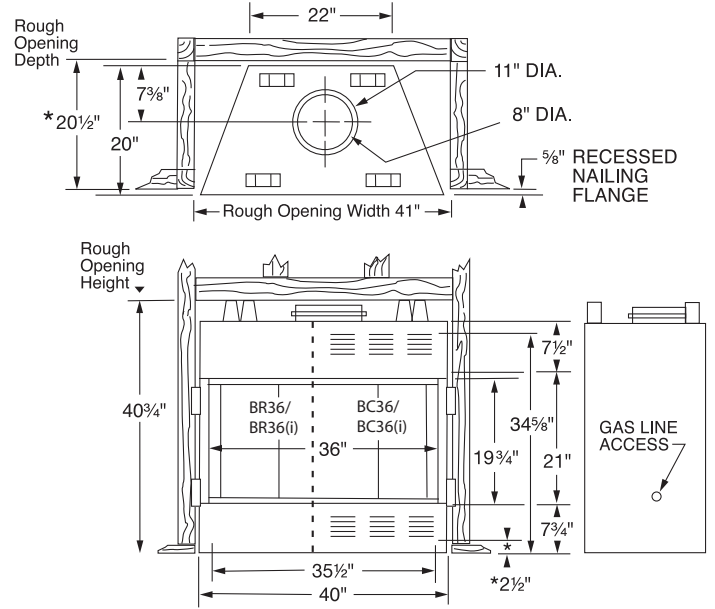

A Brand of Monessen Hearth Systems Co.
149 Cleveland Drive, Paris, Kentucky 40361
www.majesticproducts.com