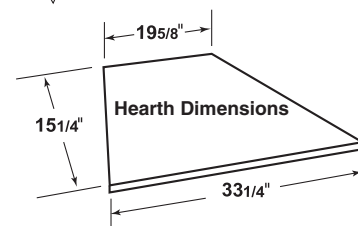

BC36/BC36(i) Circulating and BR36/BR36(i) Radiant Wood Burning Fireplaces

FIREBOX DIMENSIONS

Front opening width: 36"

Front opening height: 21"

TECHNICAL INFORMATION

Flue Series (Std.): "SK8" Double Wall

Flue Size: 8" Inner; 11" Outer

Clearance to Chimney Pipe: 1-1/2"

Firestop Framing: 14-1/2" x 14-1/2"

Minimum Flue Height: 12' 6"

Maximum Flue Height: 90'

Minimum Height with 2 Elbows: 14' 6"

Minimum Height with 4 Elbows: 21'

Clearance to Fireplace: 1/2" to sides and back

Minimum Hearth Extension Size: 16" x 48"

UL/ULC Design Certified

FIELD INSTALLED ACCESSORIES

Bi-fold Glass Doors: Brushed Brass, Black, Polished Brass, Pewter

EB1: Electrical Junction Box (BC36/BC36i only)

SCVS: Variable Speed Control for Fan (BC36/BC36i only)

Fan Kit: FK12 (BC36/BC36i only)

Outside Air Kit: AK-MST

Terminations (Std.): "SK8" Series RLTSK8, RLTSK8L, PLTSK8, SLTSK8

A Brand of Monessen Hearth Systems Co.
149 Cleveland Drive, Paris, Kentucky 40361
www.majesticproducts.com