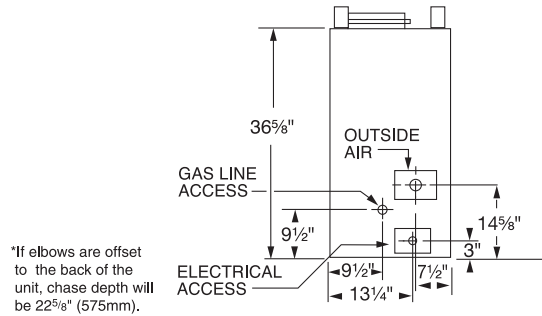

A Brand of Monessen Hearth Systems Co.
149 Cleveland Drive, Paris, Kentucky 40361
www.majesticproducts.com