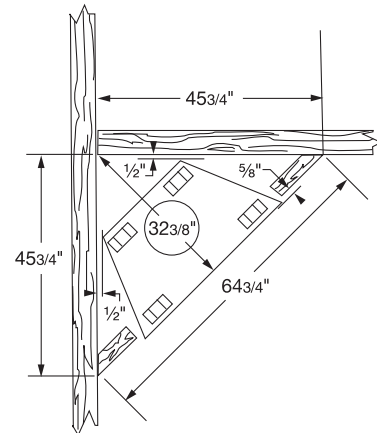

A Brand of Monessen Hearth Systems Co.
149 Cleveland Drive, Paris, Kentucky 40361
www.majesticproducts.com